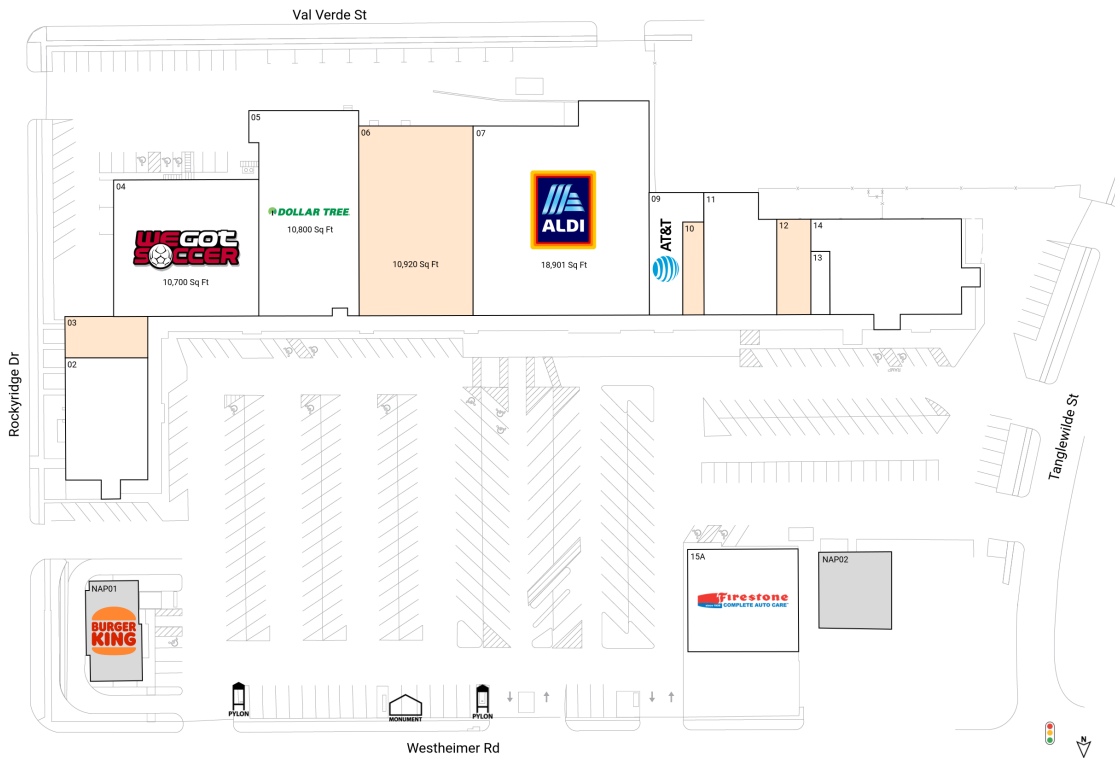

Tanglewilde Center

9519-9529 Westheimer | Houston, TX 77063

Harris County | Houston-Pasadena-The Woodlands, TX | 85,747 Sq Ft

29.7364, -95.5336

Available Spaces

03	1,800 Sq Ft	360°	10	1,050 Sq Ft	360°
06	10,920 Sq Ft	360°	12	1,750 Sq Ft	360°

Current Tenants

Space size listed in square feet

02	Houston Jewelry	5,600
04	WeGotSoccer	10,700
05	Dollar Tree	10,800
07	ALDI	18,901
09	AT&T	1,917
11	Aban Persian Restaurant	4,500
13	SOI Brow	630
14	Los Tios Mexican Restaurant	7,980
15A	Firestone Complete Auto Care	6,075
NAP01	Burger King	3,124
NAP02	NAP	0

This site plan is for illustrative and information purposes only, showing the general layout of the shopping center; and is not a legal survey. Brixmor makes no representation or warranty that the shopping center is exactly as depicted as site conditions and tenant mix are subject to change over time.